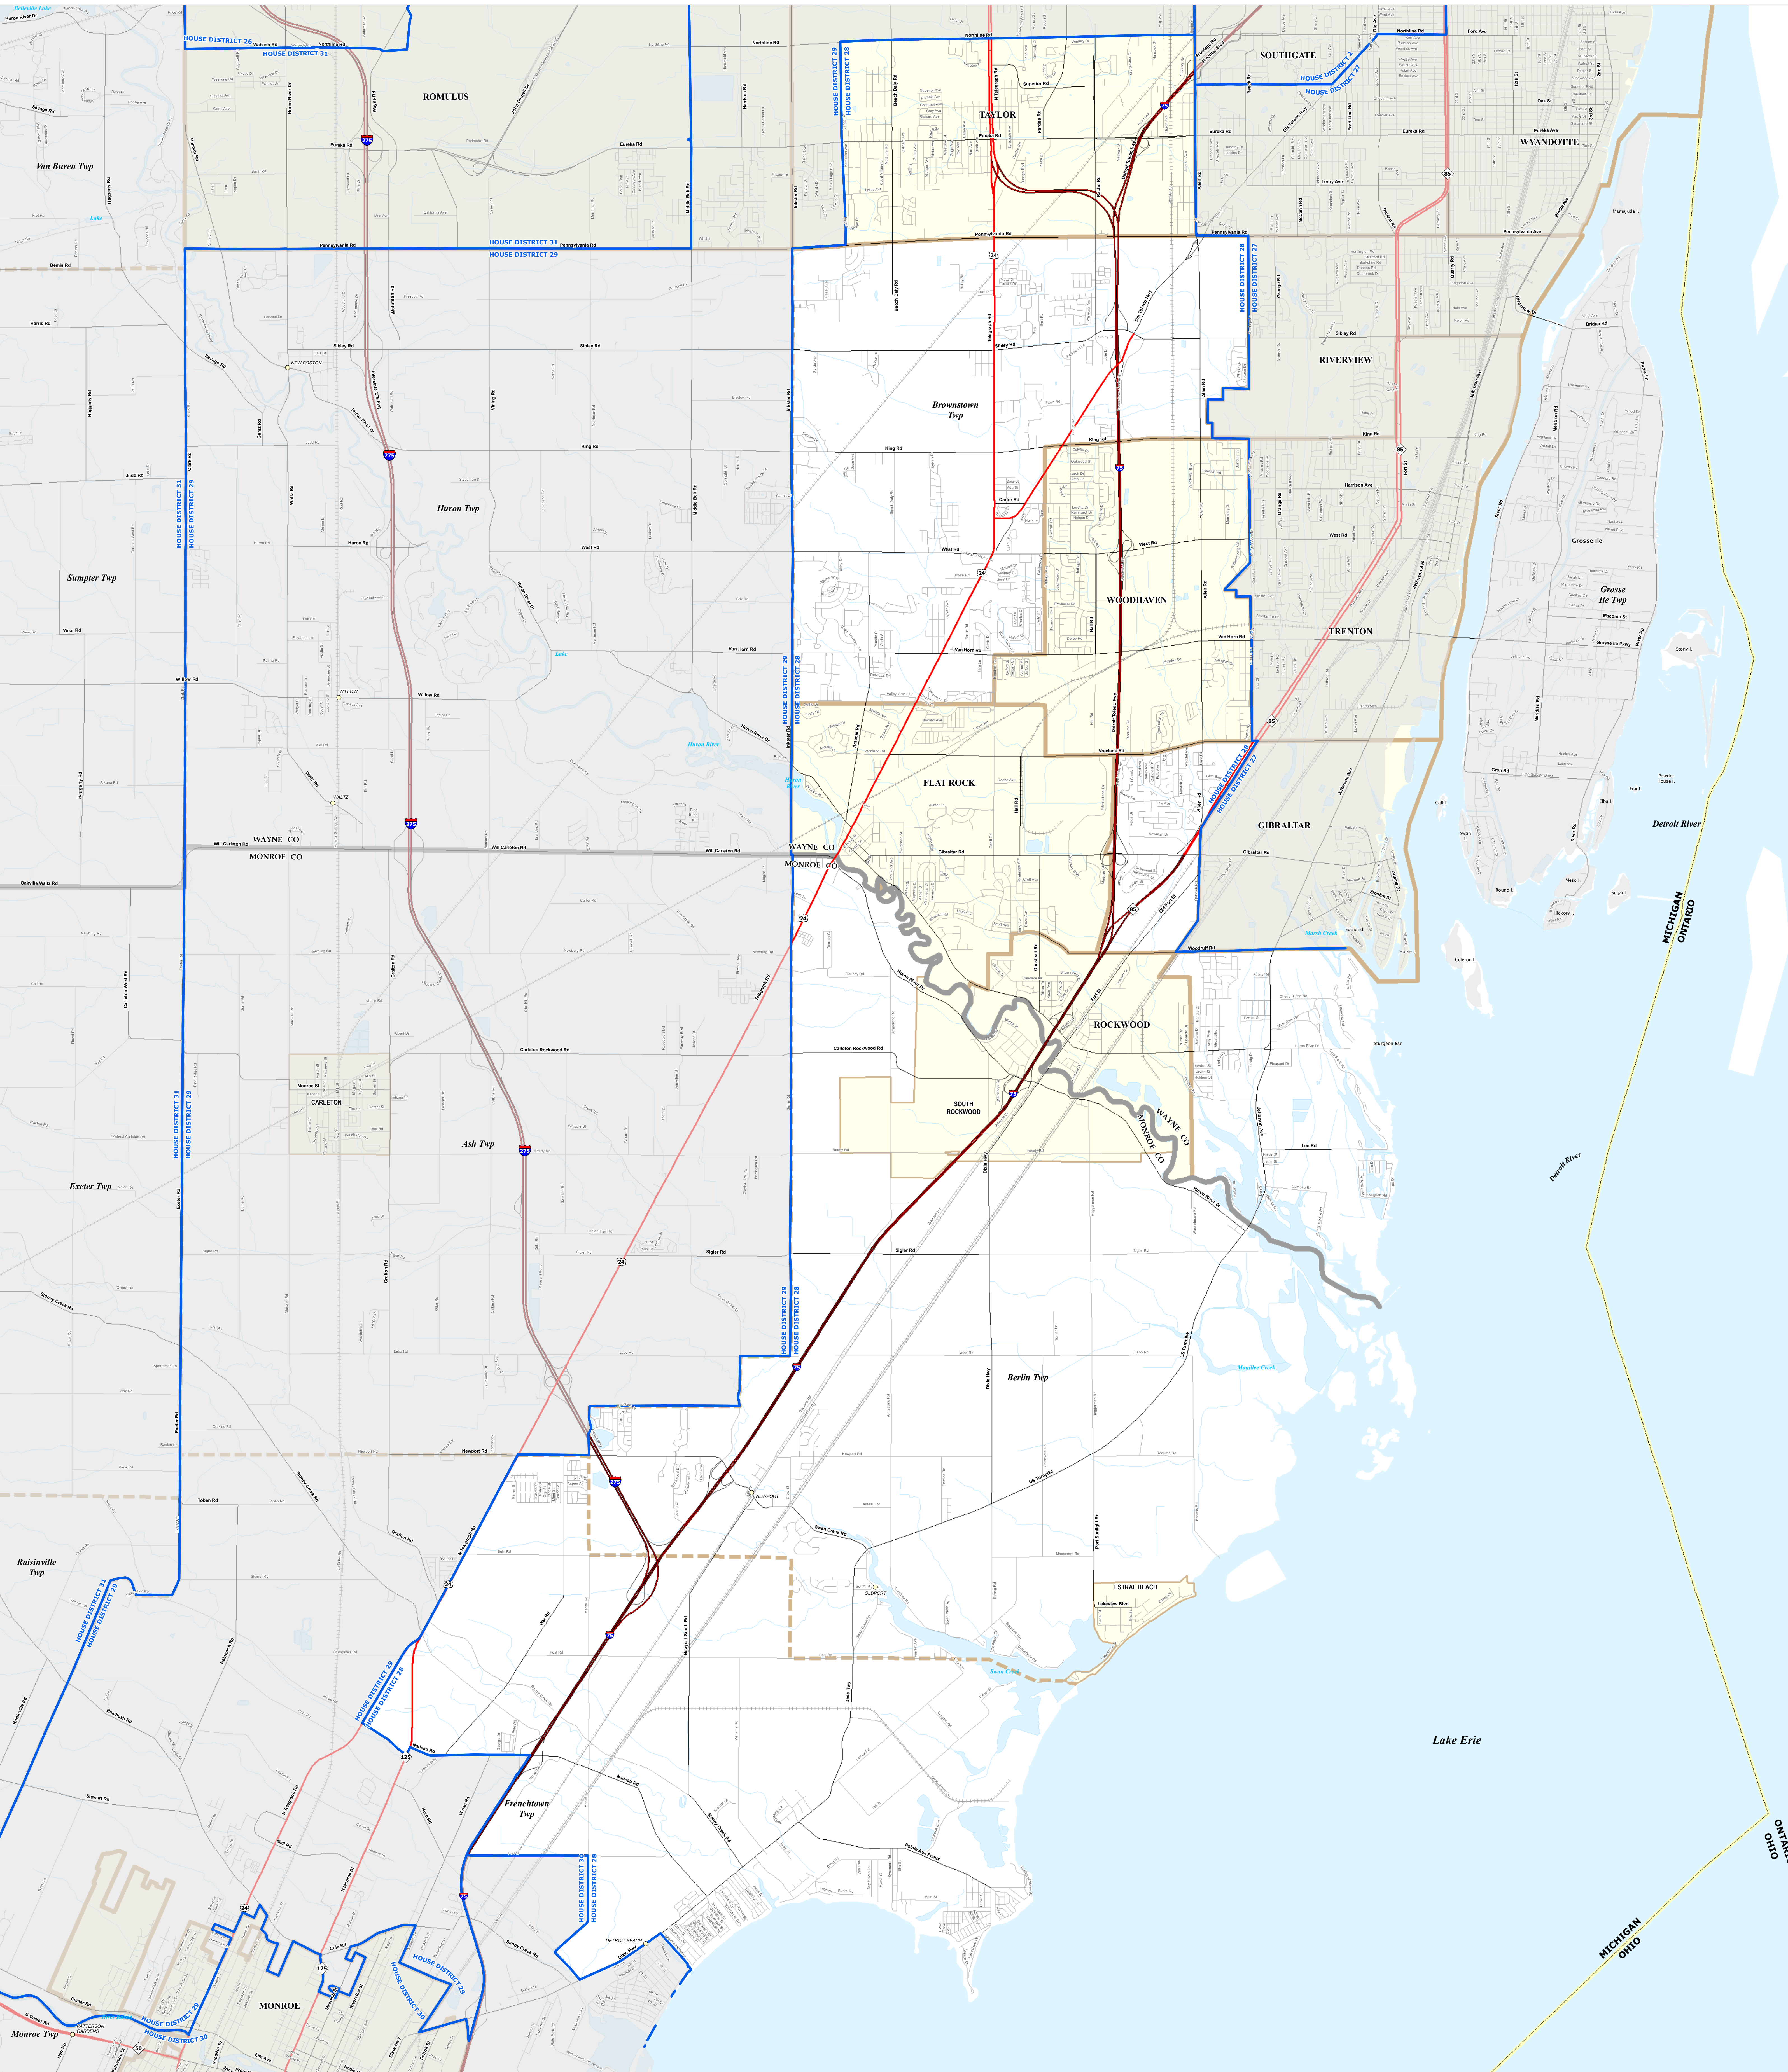

MICHIGAN STATE HOUSE DISTRICT 28

2021 Apportionment Plan

Legend

House District	Township	Freeway	Railroad
City	County	Highway	Water Feature
Village	State	Primary Road	River, Stream, or Drain
Unincorporated Place	Local Road